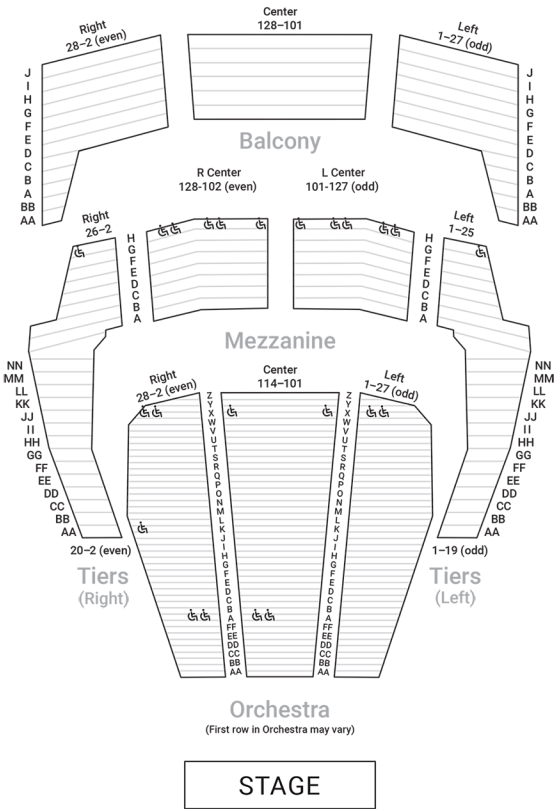

Zellerbach Hall Venue Map

♿ Wheelchair seating areas