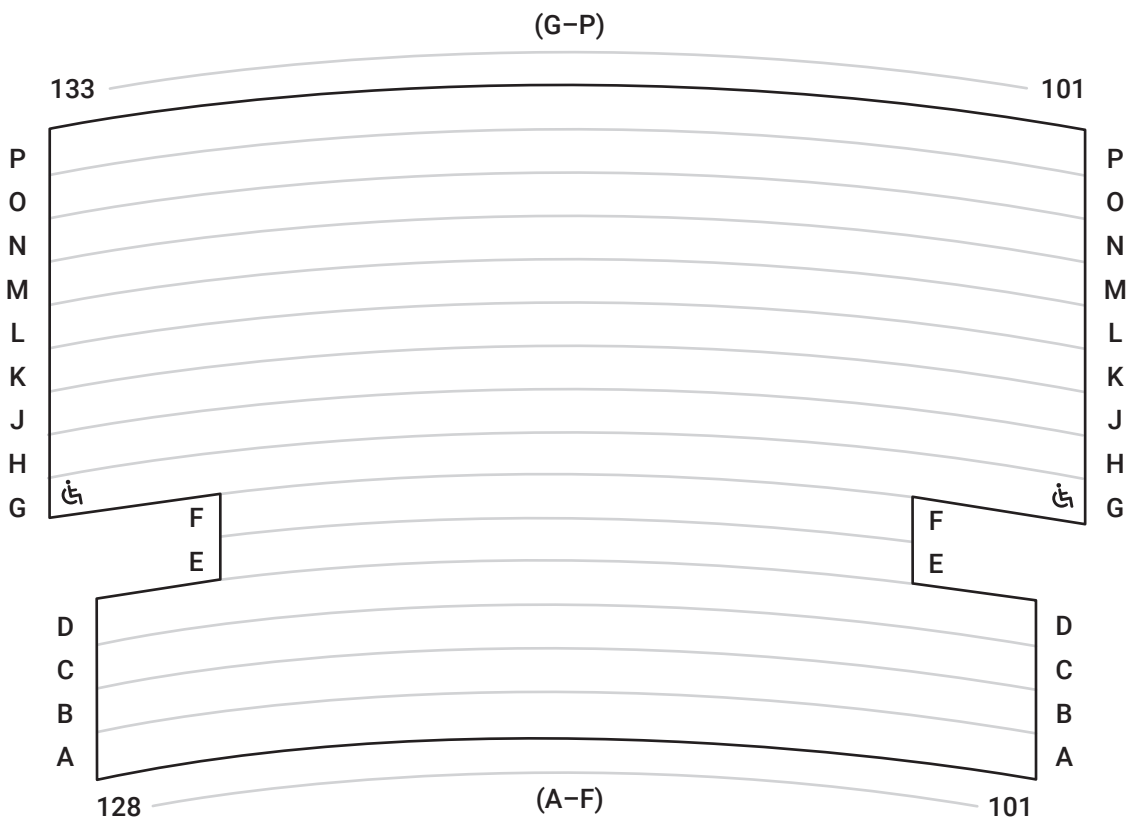

Zellerbach Playhouse Venue Map

Upper
Gallery
Right

Lower
Gallery
Right

Orchestra

STAGE

♿ Wheelchair seating areas

Lower
Gallery
Left

Upper
Gallery
Left